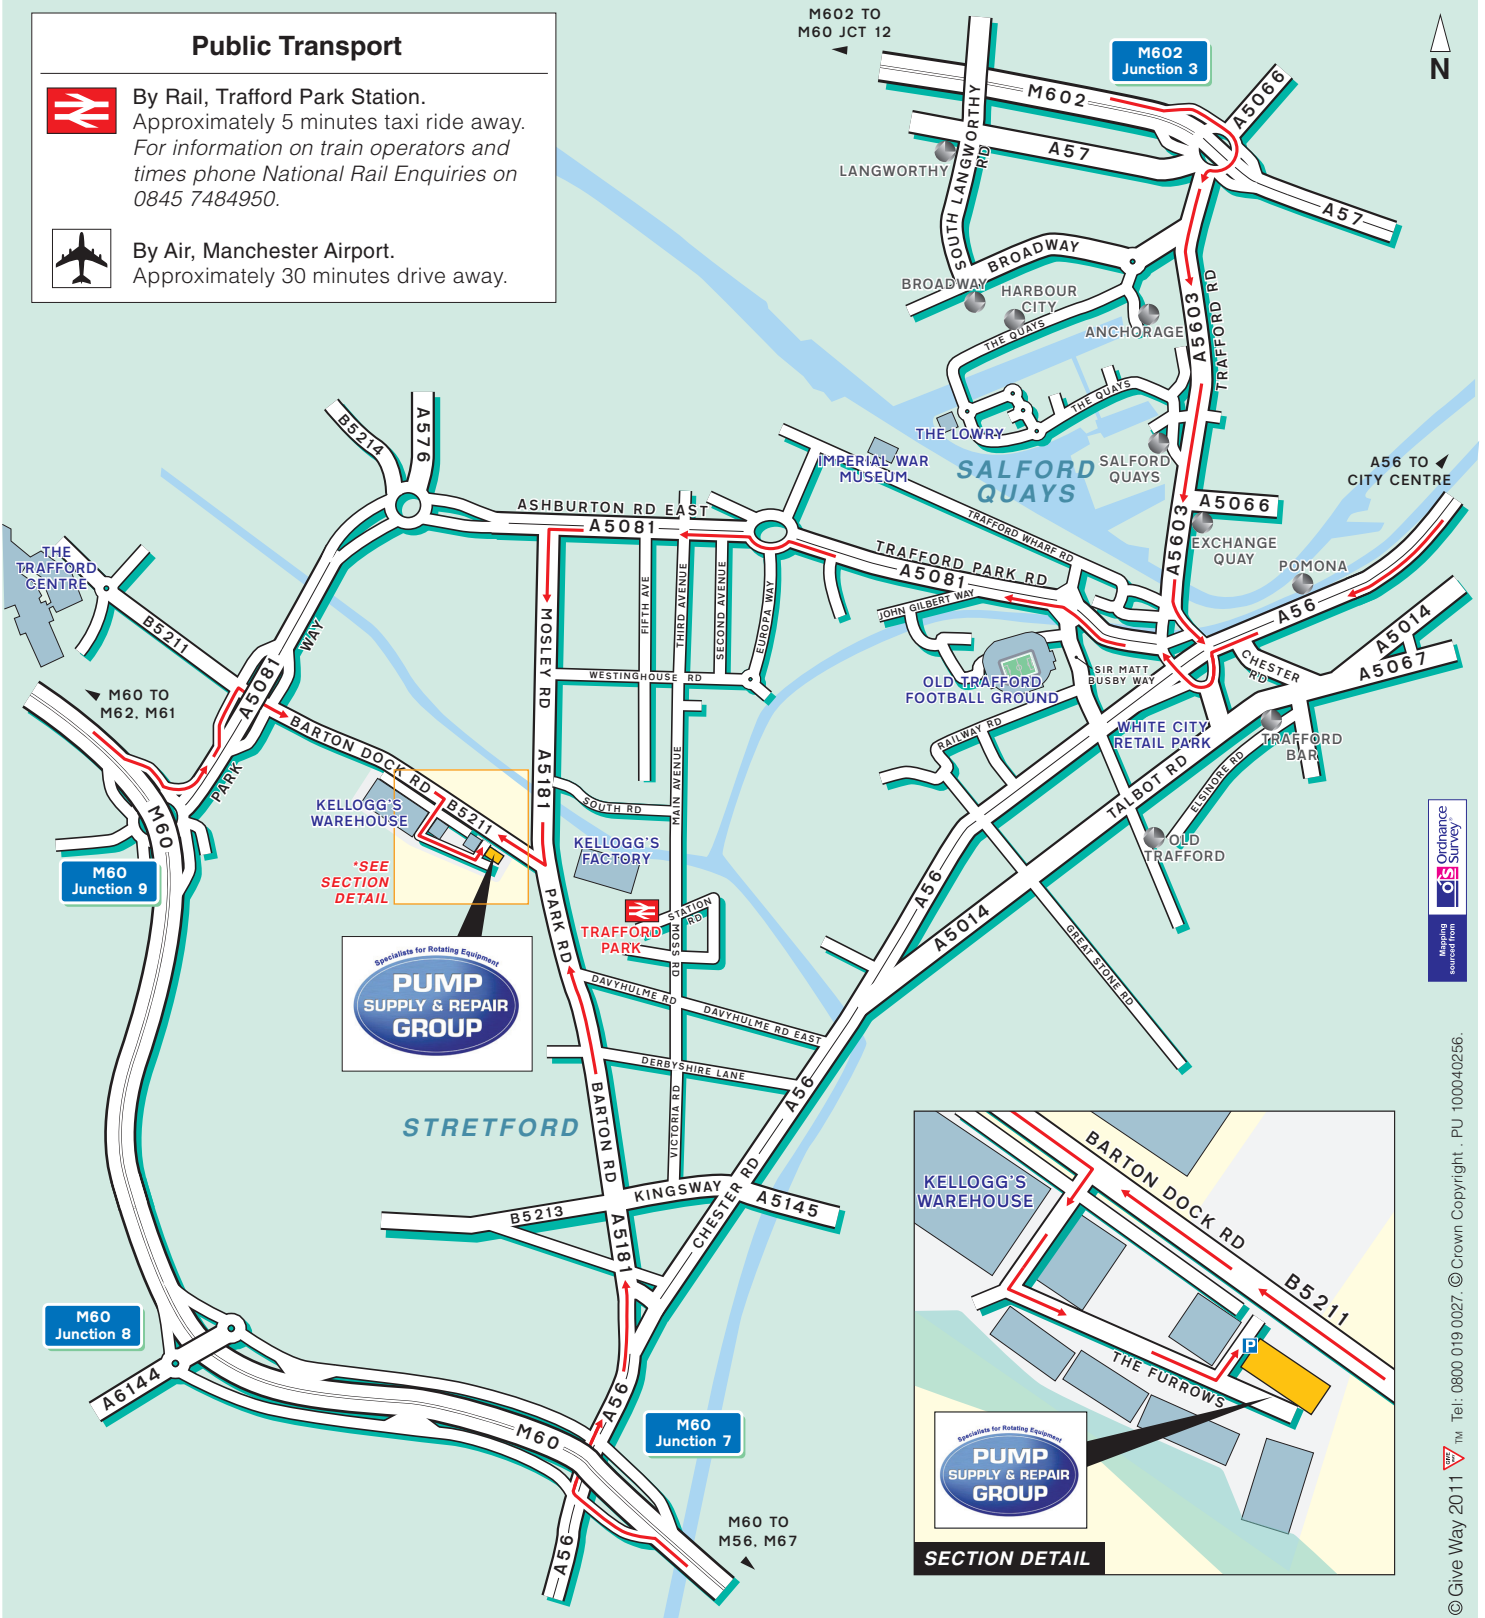

Pump Supply and Repair Group
 CP House, 3 The Furrows
 Merlin Park, off Barton Dock Road
 Trafford Park, Manchester M32 0SZ

Tel: 0161 864 4678 Fax: 0161 865 0295
www.pumpgroup.co.uk

Public Transport

By Rail, Trafford Park Station.
 Approximately 5 minutes taxi ride away.
 For information on train operators and
 times phone National Rail Enquiries on
 0845 7484950.

By Air, Manchester Airport.
 Approximately 30 minutes drive away.

OS Ordnance Survey

© Give Way 2011 Tel: 0800 019 0027. © Crown Copyright. PU 100040256.