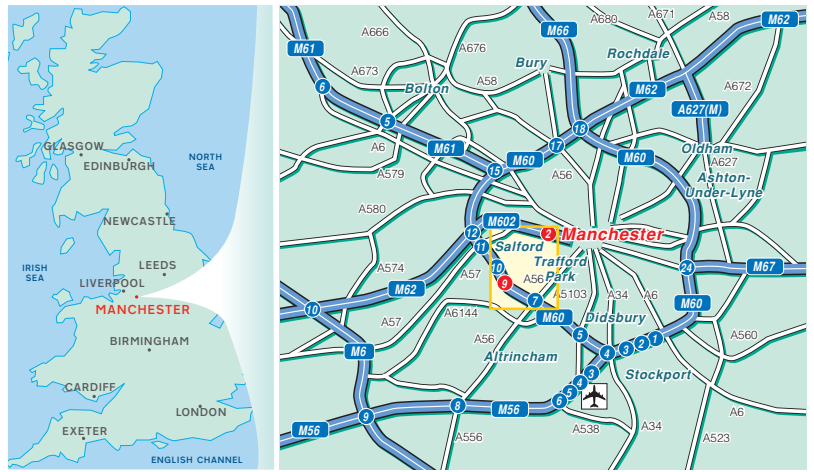

Pump Supply and Repair Group
 CP House, 3 The Furrows
 Merlin Park, off Barton Dock Road
 Trafford Park, Manchester M32 0SZ

Tel: 0161 864 4678 Fax: 0161 865 0295
www.pumpgroup.co.uk

Public Transport

By Rail, Trafford Park Station.
 Approximately 5 minutes taxi ride away.
 For information on train operators and
 times phone National Rail Enquiries on
 0845 7484950.

By Air, Manchester Airport.
 Approximately 30 minutes drive away.

OS Ordnance Survey

© Give Way 2011 Tel: 0800 019 0027. © Crown Copyright. PU 100040256.